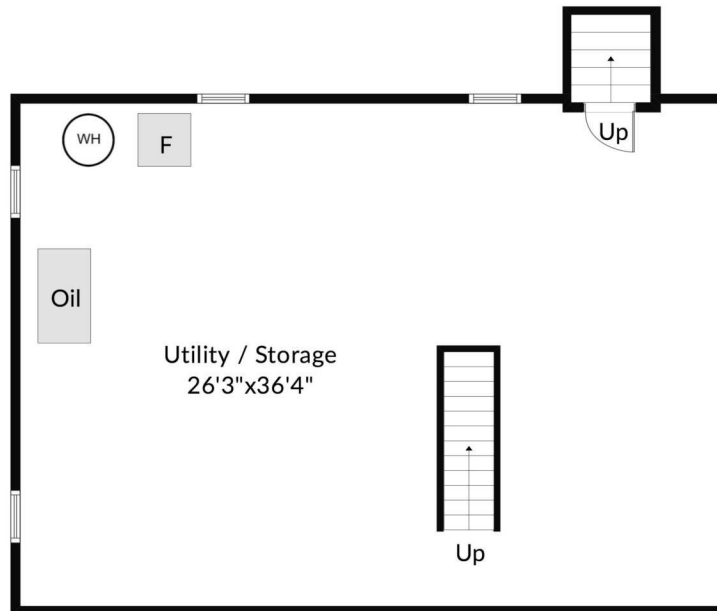

Second Floor Plan

Basement Plan

1 Winsor Drive
North Attleboro, MA 02760

2

Completed: July 2019

Note: Dimensions are not guaranteed and are provided for informational purposes only. Individual room dimensions are not used to calculate overall square footage.